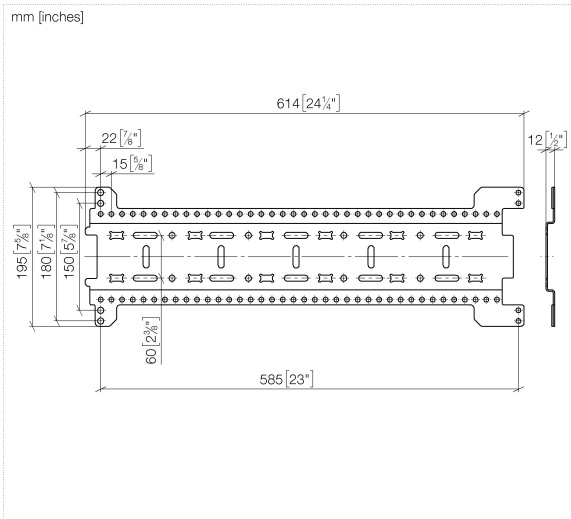

## xGRID Installation track set -

---

12 370 970 90

- width 555mm
- height 135 mm
- depth 12 mm
- retaining screws and plugs

This set contains 2 xGrid installation tracks and includes fixing material

More about the xGRID installation track can be found in the Shower Book brochure

xGRID Installation track set -

12 370 970 90

**xGRID Installation track set -**

12 370 970 90

**Spare parts list**

| No. | Item Number        | Name       | Quantity used | Delivery time |
|-----|--------------------|------------|---------------|---------------|
| 1   | 04 30 31 054 00 90 | fixing set | 4             | 2             |
| 2   | 04 30 30 212 00 90 | fixing set | 2             | 60            |