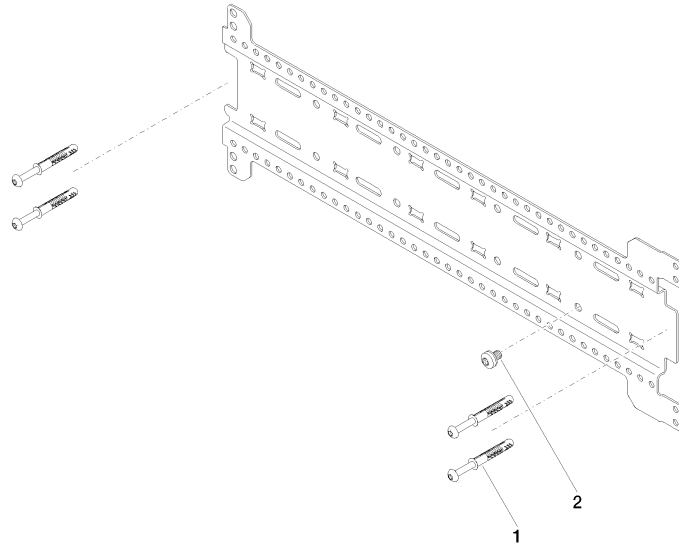

## xGRID Installation track set -

---

12 370 970 90

- width 555mm
- height 135 mm
- depth 12 mm
- retaining screws and plugs

This set contains 2 xGrid installation tracks and includes fixing material

More about the xGRID installation track can be found in the Shower Book brochure

xGRID Installation track set -

12 370 970 90

**xGRID Installation track set -**

12 370 970 90

**Spare parts list**

| No. | Item Number        | Name       | Quantity used | Delivery time |
|-----|--------------------|------------|---------------|---------------|
| 1   | 04 30 31 054 00 90 | fixing set | 4             | 2             |
| 2   | 04 30 30 212 00 90 | fixing set | 2             | 60            |